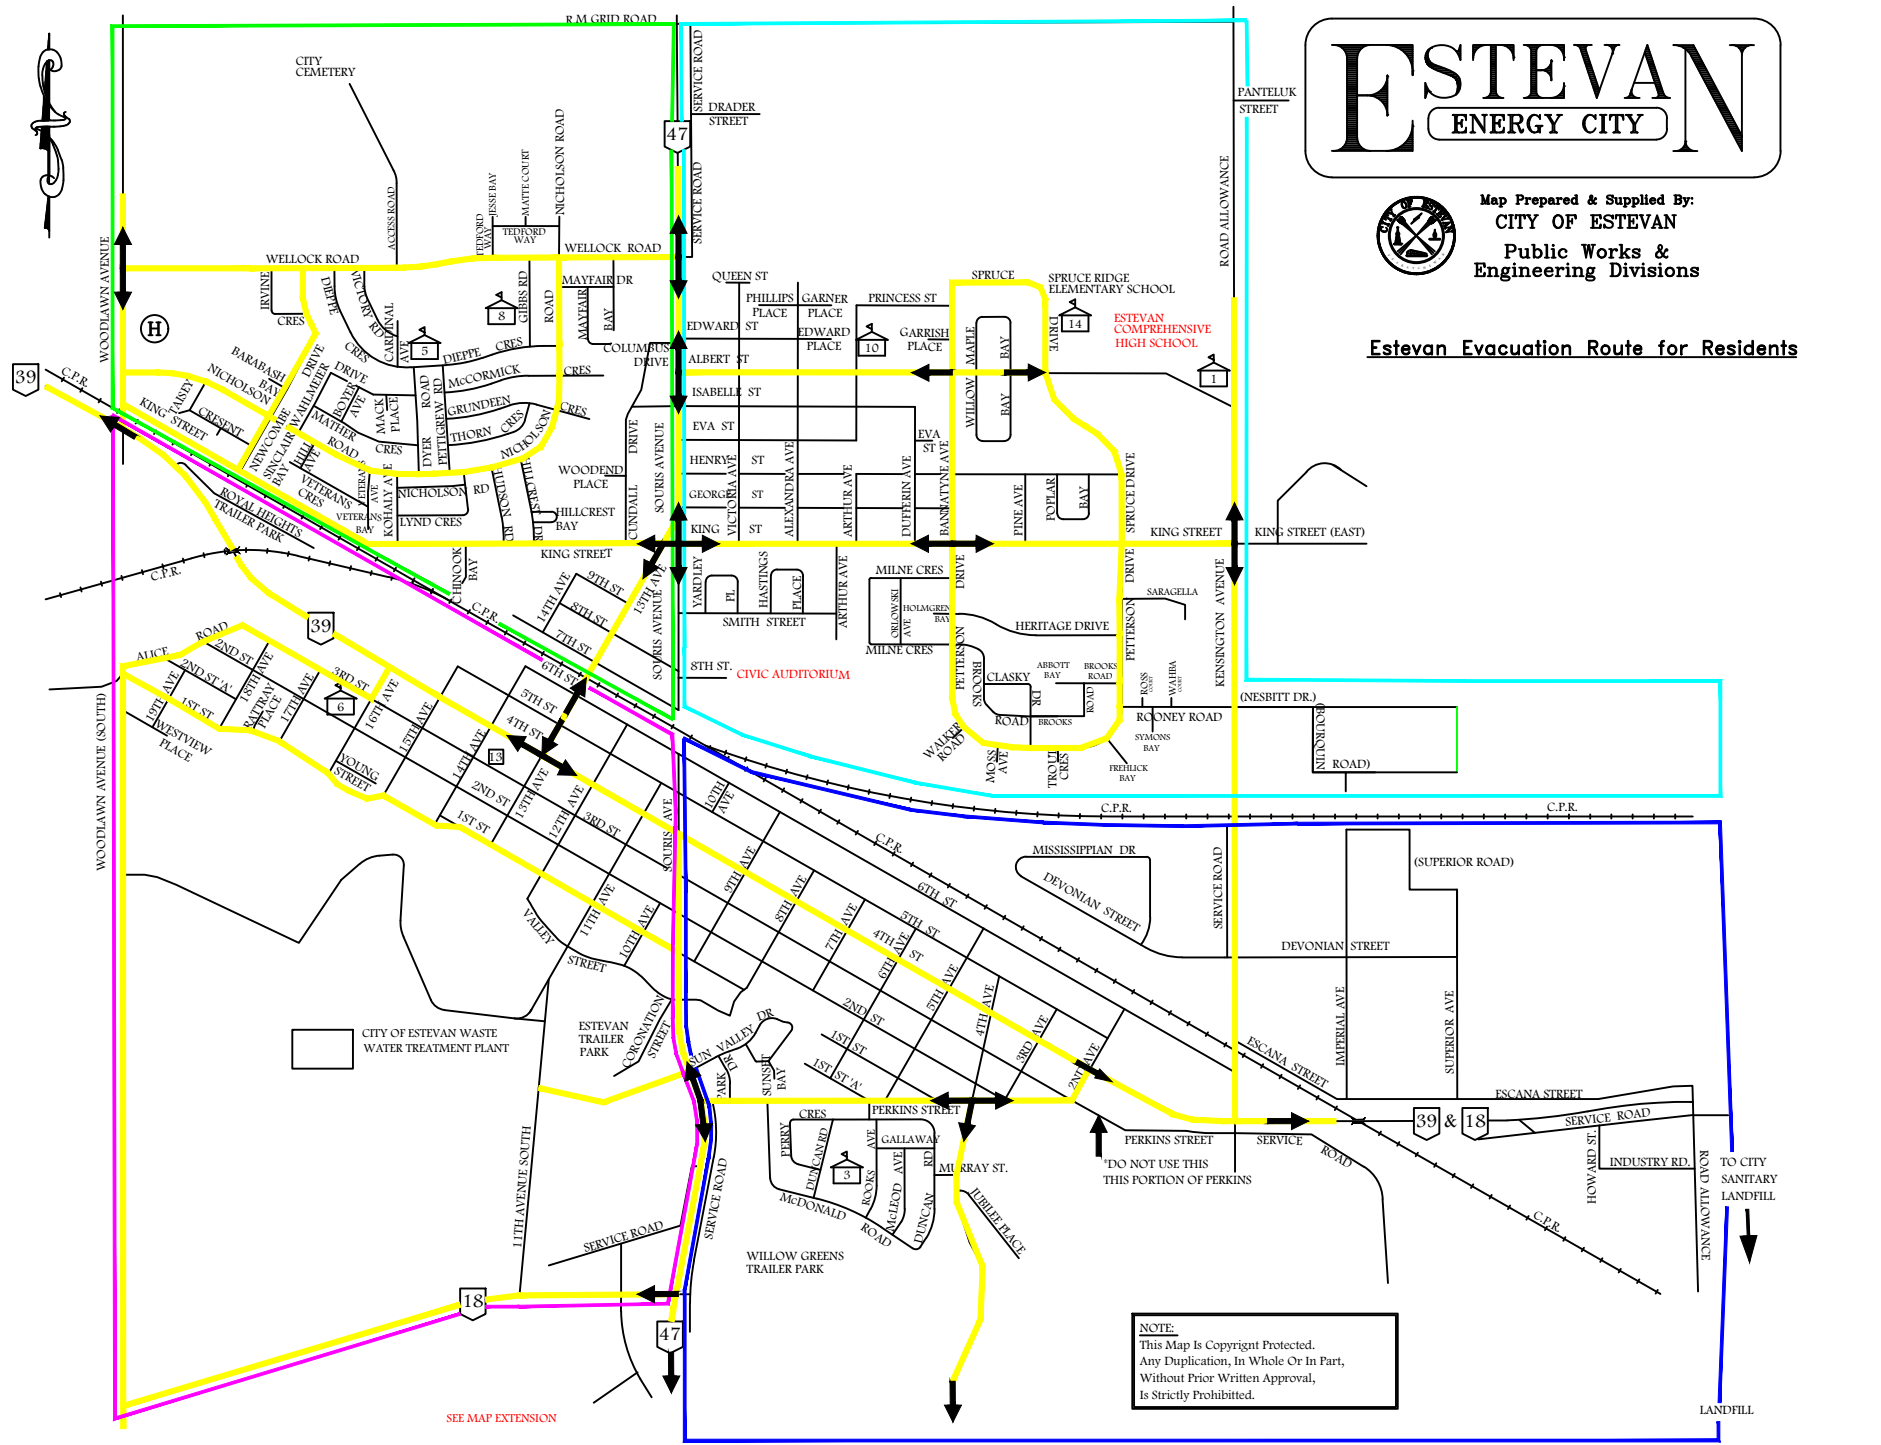

# ESTEVAN ENERGY CITY

Map Prepared & Supplied By:  
**CITY OF ESTEVAN**  
 Public Works &  
 Engineering Divisions

## Estevan Evacuation Route for Residents

SEE MAP EXTENSION

**NOTE:**  
 This Map is Copyright Protected.  
 Any Duplication, In Whole Or In Part,  
 Without Prior Written Approval,  
 Is Strictly Prohibited.